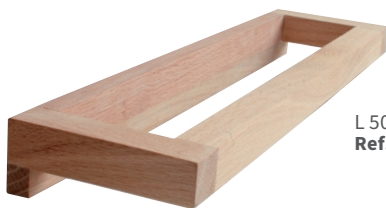

## TOWEL RAILS

L 50 x D 13 x H 3/5 cm  
Ref. 2.08.331

**WALL TOWEL RAIL**  
L 80 x D 20 x H 3/5 cm  
Ref. 2.08.333