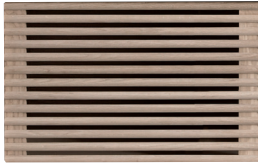

### OPTIONAL WOOD BASE

L 44 x D 40 x H 20 cm  
OAK  
Ref. 5.54.051

**BASE**  
HEIGHT 20 CM  
SECTION 5 CM

FLAT HANDLE

**DOOR**  
 Ref. 5.54.000 BTR  
 Ref. 5.54.005 BTR

Ref. 5.54.010 BTR  
 Ref. 5.04.050 BTR