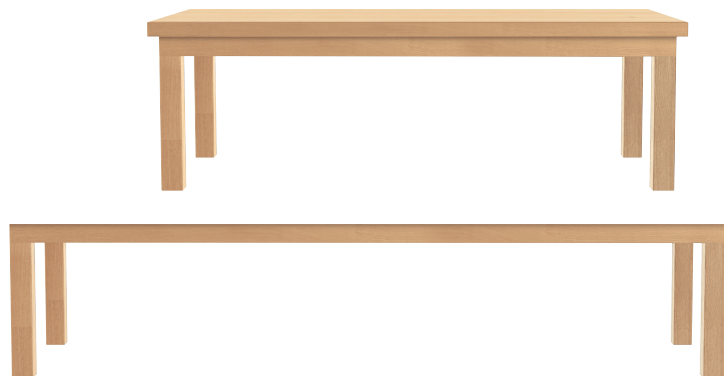

WOOD TOP

(Suggested base top size L 150 x D 52cm)
Ref. 5.25.155

OPTIONAL BASE

L 196 x D 48 x H 40cm
Ref. 5.25.202

WOOD TOP

(Suggested base top size L 200 x D 52cm)
Ref. 5.25.205

Option of 9 finishes
 Accessories & Storage p74 – 85